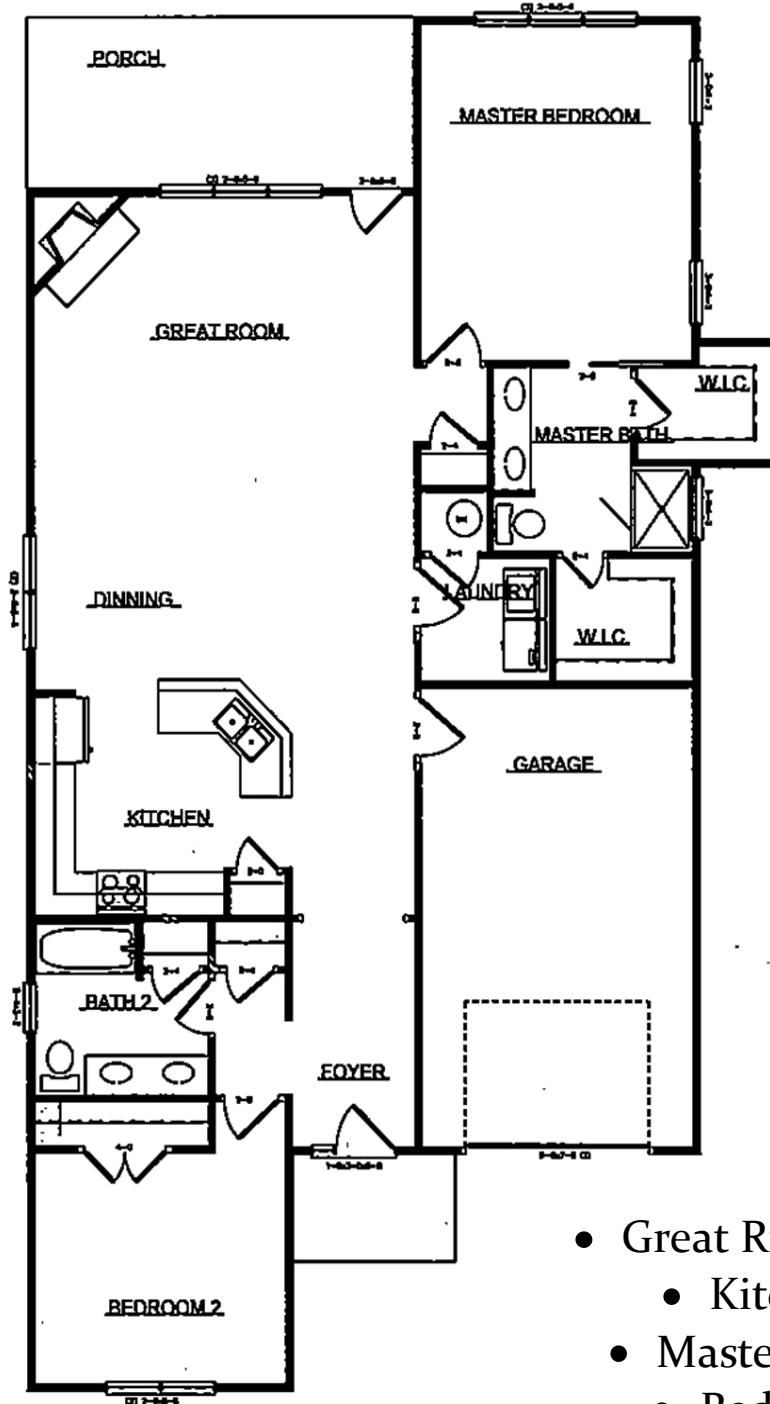

ALTAMIRA

Another Winter-Fields, LLC Development in Botetourt County

The Mason - \$234,950

This compact single level floor plan features 2 bedrooms, 2 full baths, and oversized single-car garage. Master Suite includes 2 spacious walk-in closets and double vanity in the bath. Transom windows in Master Bedroom allow additional natural light while maintaining privacy. The floor plan flows seamlessly from large Kitchen, to Dining Area, and Great Room making for a wide open and airy living space.

Nathan Hungate, REALTOR

REMAX Valley

Cell: 540.309.0266

nhungate@msn.com

- ◆ 1435 Finished square feet of living space
 - ◆ 2 BR and 2 BA
 - ◆ Island in Kitchen
- ◆ Cloverdale Elem., Read Mountain Middle, Lord Botetourt High

540.387.4580 phone

540.387.4581 fax

www.FieldsConstruction.com

The Mason

- Great Rm & Dining 19'x23'
 - Kitchen 12.5'x12.5'
- Master Bedroom 13'x16'
 - Bedroom 2 11'x12.5'
 - Garage 13'x21'
 - Patio 8'x19'