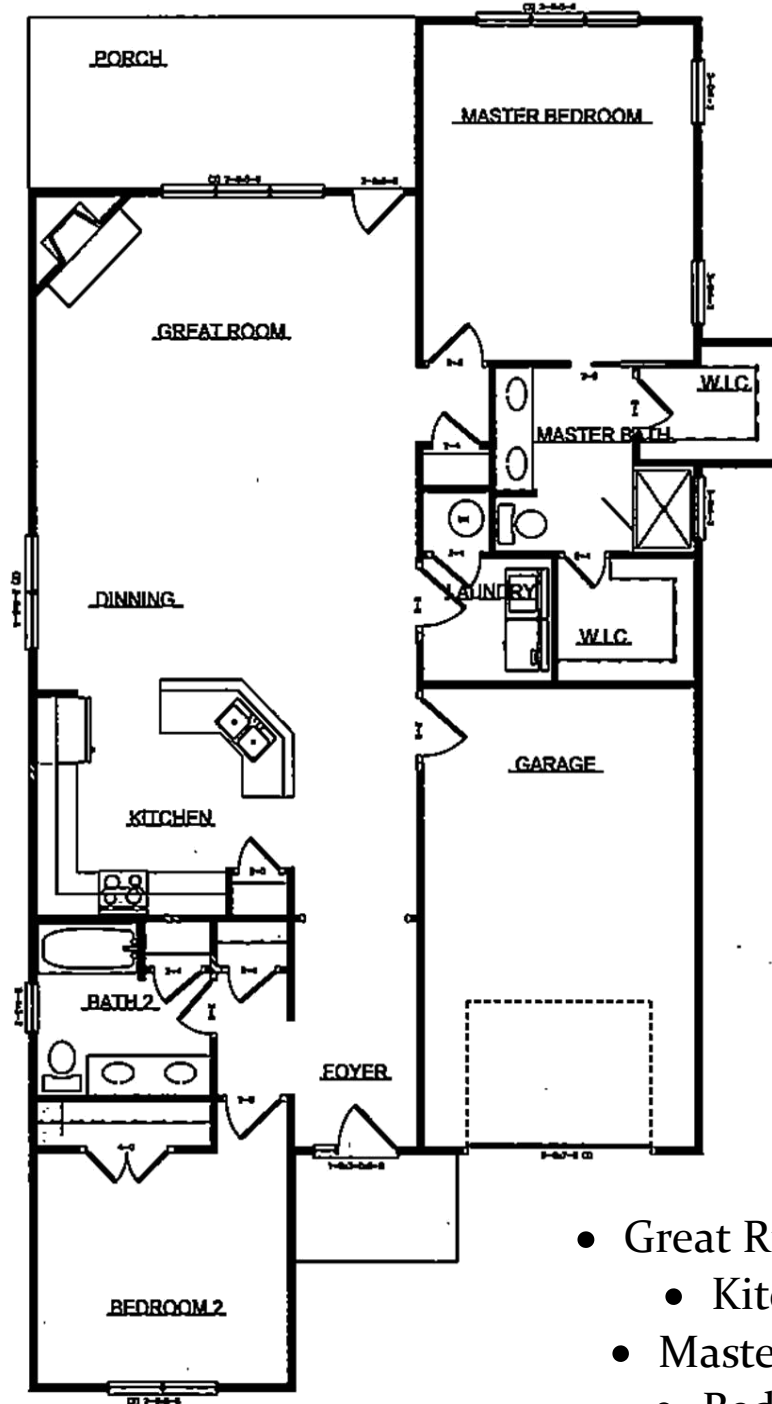

ALTAMIRA

Another Winter-Fields, LLC Development in Botetourt County

The Mason - \$234,950

This compact single level floor plan features 2 bedrooms, 2 full baths, and oversized single-car garage. Master Suite includes 2 spacious walk-in closets and double vanity in the bath. Transom windows in Master Bedroom allow additional natural light while maintaining privacy. The floor plan flows seamlessly from large Kitchen, to Dining Area, and Great Room making for a wide open and airy living space.

Nathan Hungate, REALTOR

REMAX Valley

Cell: 540.309.0266

nhungate@msn.com

- ◆ 1435 Finished square feet of living space
 - ◆ 2 BR and 2 BA
 - ◆ Island in Kitchen
- ◆ Cloverdale Elem., Read Mountain Middle, Lord Botetourt High

540.387.4580 phone

540.387.4581 fax

www.FieldsConstruction.com

The Mason

- Great Rm & Dining 19'x23'
 - Kitchen 12.5'x12.5'
- Master Bedroom 13'x16'
 - Bedroom 2 11'x12.5'
 - Garage 13'x21'
 - Patio 8'x19'