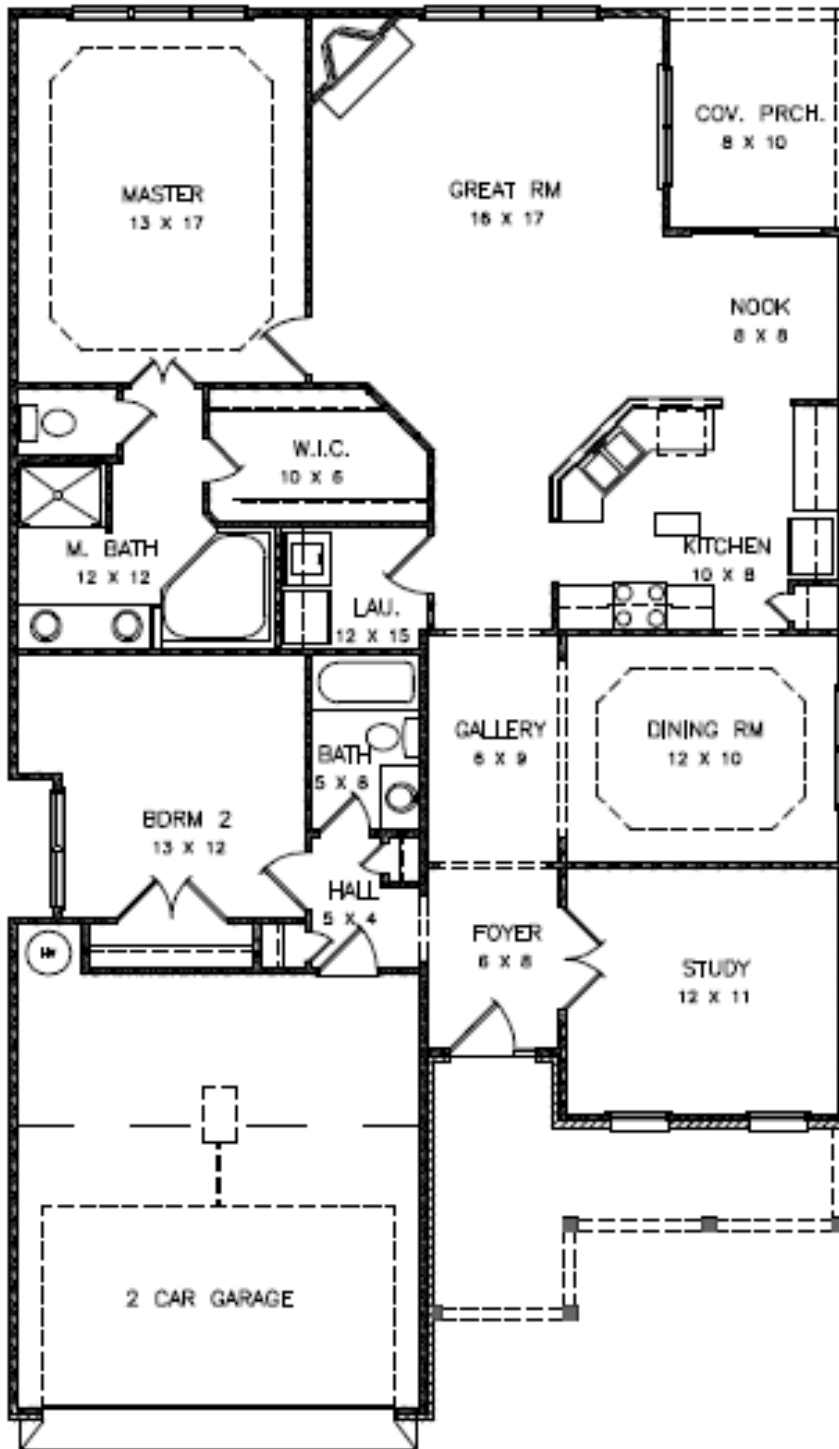

- Great Room 16x17
- Dining Room 12x10
  - Kitchen 10x8
- Breakfast Nook 8x8
- Master Bedroom 13x17
  - Bedroom 13x12
    - Garage
    - Patio 8x10

Nathan Hungate—REALTOR
REMAX Valley
Cell: 540.309.0266
nhungate@msn.com
www.RoanokeSalem.com