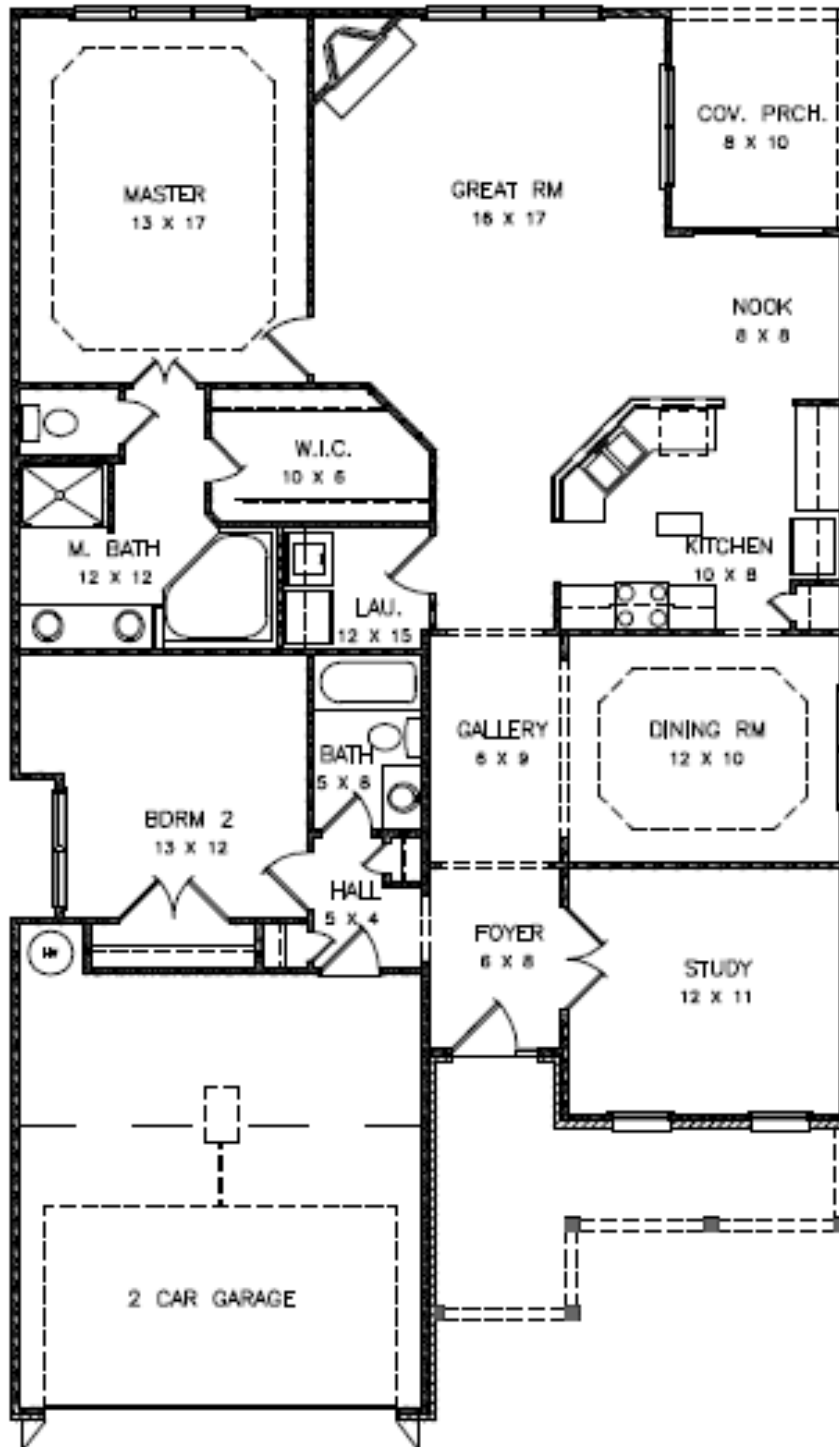

## The Innsbrooke

Room versatility is the big benefit of the Innsbrooke. This one level living plan offers Formal Dining Room, Kitchen with island, and Breakfast Nook. Spacious Kitchen opens into the Great Room. The Master suite features oversized corner garden tub, separate shower, and extra large walk-in-closet. This plan includes the option of 2 additional Bedrooms or formal Study. Lots of options and upgrades available for this low maintenance home.

**RE/MAX**  
Valley, REALTORS.

Nathan Hungate, REALTOR

REMAX Valley

Cell: 540.309.0266

nhungate@msn.com

- ◆ 1688 Finished square feet
- ◆ Formal Dining Rm. & Breakfast Nook
  - ◆ 3 BR or 2 BR and Study
- ◆ Cloverdale Elem., Read Mountain Middle, Lord Botetourt High

# The Innsbrooke

- Great Room 16x17
- Dining Room 12x10
  - Kitchen 10x8
- Breakfast Nook 8x8
- Master Bedroom 13x17
  - Bedroom 13x12
    - Garage
    - Patio 8x10

Nathan Hungate—REALTOR  
REMAX Valley  
Cell: 540.309.0266  
nhungate@msn.com  
www.RoanokeSalem.com