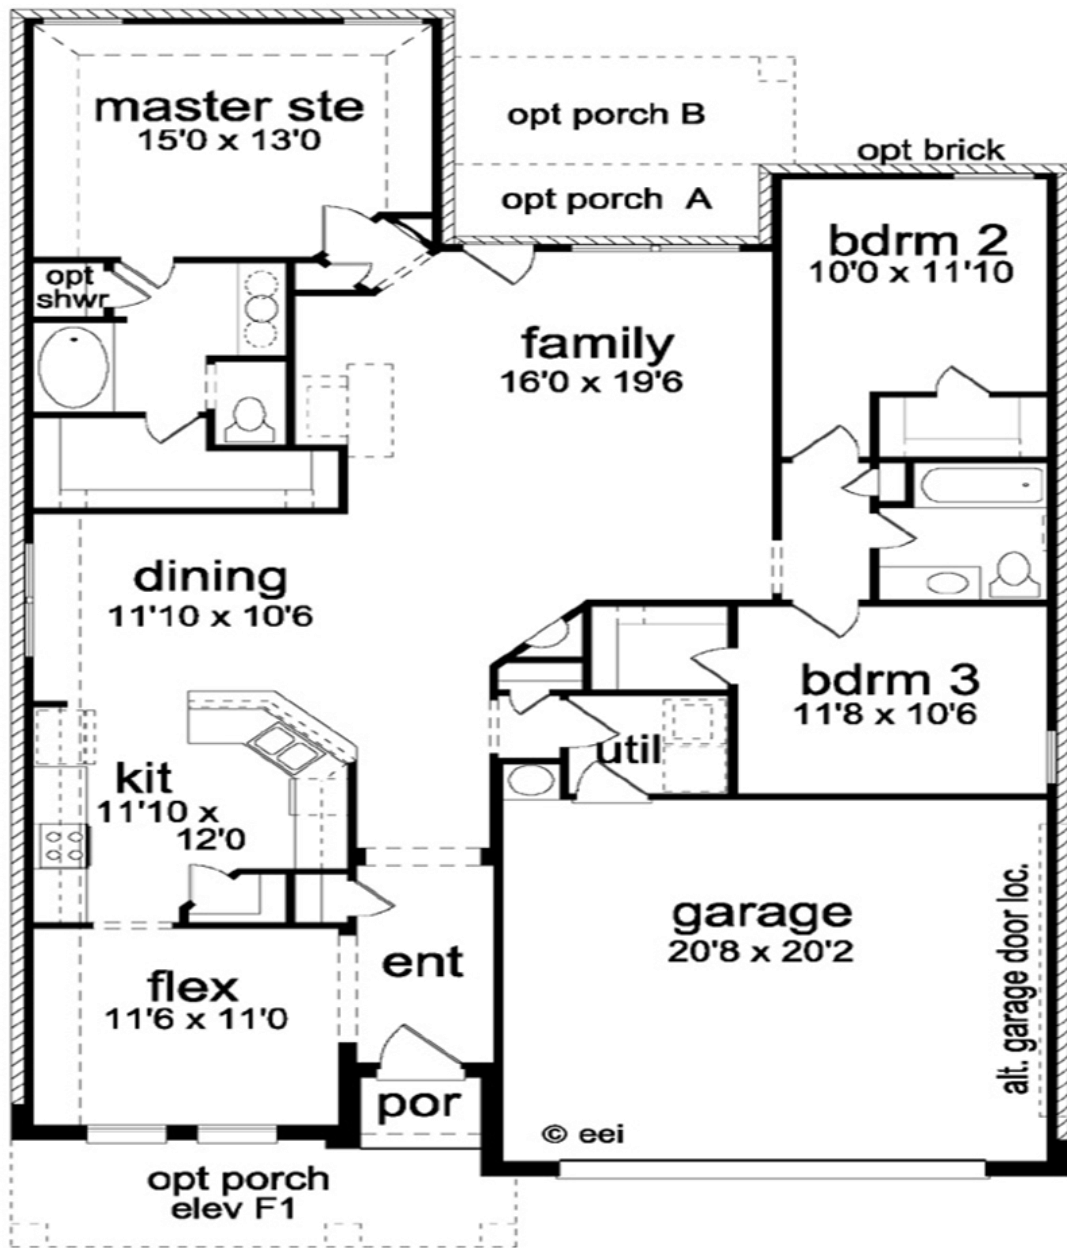

The Bowman

Nathan Hungate—REALTOR

REMAX Valley

Cell: 540.309.0266

nhungate@msn.com

www.RoanokeSalem.com